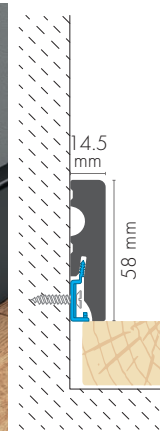

Cezar®

PERFECTION IN DETAILS

Collection **MDF** by CEZAR

The mark of
responsible forestry

THE NATURAL CHOICE FOR ANY FLOOR

MOUNTING CLIP

MOUNTING CLIP WITH SPACER

58 x 14.5 x 2200 mm

60 x 11 x 2200 mm

80 x 14.5 x 2200 mm

115 x 14.5 x 2200 mm

MOUNTING CLIP

MOUNTING CLIP WITH SPACER

80 x 13 x 2200 mm

100 x 16 x 2200 mm

82 x 13 x 2200 mm

90 x 16 x 2200 mm

IT IS WORTH CHOOSING MDF CEZAR® SKIRTING BOARDS!

Possibility to paint selected boards together with the wall

High resistance to mechanical damage

Easy to keep clean

Fast assembly

Hard, homogeneous knot-free material, non-discolouring during use