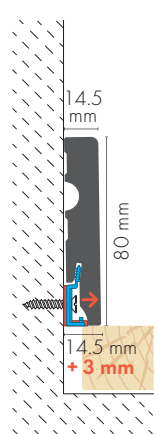

Cezar®

PERFECTION IN DETAILS

Collection **MDF** by CEZAR

The mark of
responsible forestry

THE NATURAL CHOICE FOR ANY FLOOR

MOUNTING CLIP

MOUNTING CLIP WITH SPACER

58 x 14.5 x 2200 mm

60 x 11 x 2200 mm

80 x 14.5 x 2200 mm

115 x 14.5 x 2200 mm

MOUNTING CLIP

MOUNTING CLIP WITH SPACER

80 x 13 x 2200 mm

100 x 16 x 2200 mm

82 x 13 x 2200 mm

90 x 16 x 2200 mm

IT IS WORTH CHOOSING MDF CEZAR® SKIRTING BOARDS!

Possibility to paint selected boards together with the wall

High resistance to mechanical damage

Easy to keep clean

Fast assembly

Hard, homogeneous knot-free material, non-discolouring during use