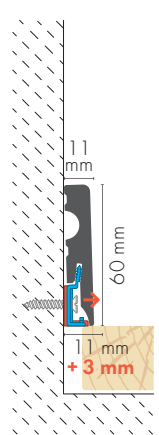

Cezar®

PERFECTION IN DETAILS

Collection **MDF** by CEZAR

The mark of
responsible forestry

THE NATURAL CHOICE FOR ANY FLOOR

MOUNTING CLIP

MOUNTING CLIP WITH SPACER

58 x 14.5 x 2200 mm

60 x 11 x 2200 mm

80 x 14.5 x 2200 mm

115 x 14.5 x 2200 mm

MOUNTING CLIP

MOUNTING CLIP WITH SPACER

80 x 13 x 2200 mm

100 x 16 x 2200 mm

82 x 13 x 2200 mm

90 x 16 x 2200 mm

IT IS WORTH CHOOSING MDF CEZAR® SKIRTING BOARDS!

Possibility to paint selected boards together with the wall

High resistance to mechanical damage

Easy to keep clean

Fast assembly

Hard, homogeneous knot-free material, non-discolouring during use