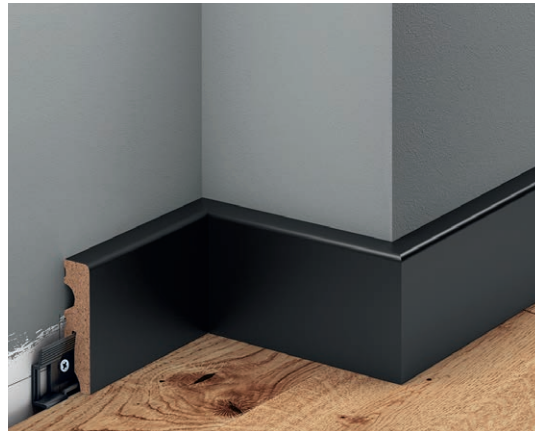

Cezar®

PERFECTION IN DETAILS

Collection **MDF** by CEZAR

The mark of
responsible forestry

THE NATURAL CHOICE FOR ANY FLOOR

MOUNTING CLIP

MOUNTING CLIP WITH SPACER

58 x 14.5 x 2200 mm

60 x 11 x 2200 mm

80 x 14.5 x 2200 mm

115 x 14.5 x 2200 mm

MOUNTING CLIP

MOUNTING CLIP WITH SPACER

80 x 13 x 2200 mm

100 x 16 x 2200 mm

82 x 13 x 2200 mm

90 x 16 x 2200 mm

IT IS WORTH CHOOSING MDF CEZAR® SKIRTING BOARDS!

Possibility to paint selected boards together with the wall

High resistance to mechanical damage

Easy to keep clean

Fast assembly

Hard, homogeneous knot-free material, non-discolouring during use