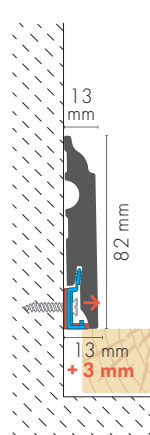

Cezar®

PERFECTION IN DETAILS

Collection **MDF** by CEZAR

The mark of
responsible forestry

THE NATURAL CHOICE FOR ANY FLOOR

MOUNTING CLIP

MOUNTING CLIP WITH SPACER

58 x 14.5 x 2200 mm

60 x 11 x 2200 mm

80 x 14.5 x 2200 mm

115 x 14.5 x 2200 mm

MOUNTING CLIP

MOUNTING CLIP WITH SPACER

80 x 13 x 2200 mm

100 x 16 x 2200 mm

82 x 13 x 2200 mm

90 x 16 x 2200 mm

IT IS WORTH CHOOSING MDF CEZAR® SKIRTING BOARDS!

Possibility to paint selected boards together with the wall

High resistance to mechanical damage

Easy to keep clean

Fast assembly

Hard, homogeneous knot-free material, non-discolouring during use