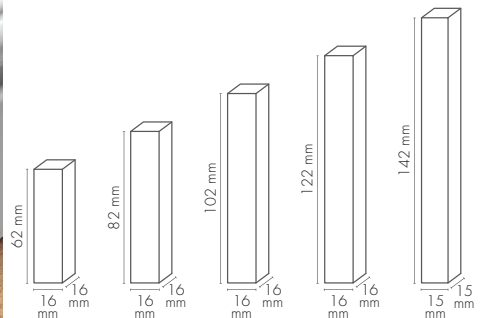

IT IS WORTH CHOOSING MDF CEZAR® SKIRTING BOARDS!

CORNERS

3 ASSEMBLY METHODS