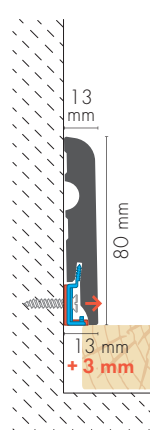

Cezar®

PERFECTION IN DETAILS

Collection **MDF** by CEZAR

The mark of
responsible forestry

THE NATURAL CHOICE FOR ANY FLOOR

MOUNTING CLIP

MOUNTING CLIP WITH SPACER

58 x 14.5 x 2200 mm

60 x 11 x 2200 mm

80 x 14.5 x 2200 mm

115 x 14.5 x 2200 mm

MOUNTING CLIP

MOUNTING CLIP WITH SPACER

80 x 13 x 2200 mm

100 x 16 x 2200 mm

82 x 13 x 2200 mm

90 x 16 x 2200 mm

IT IS WORTH CHOOSING MDF CEZAR® SKIRTING BOARDS!

Possibility to paint selected boards together with the wall

High resistance to mechanical damage

Easy to keep clean

Fast assembly

Hard, homogeneous knot-free material, non-discolouring during use