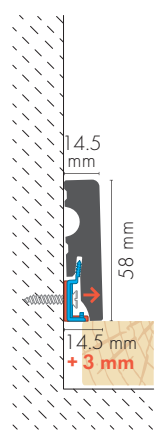

Cezar®

PERFECTION IN DETAILS

Collection **MDF** by CEZAR

The mark of
responsible forestry

THE NATURAL CHOICE FOR ANY FLOOR

MOUNTING CLIP

MOUNTING CLIP WITH SPACER

58 x 14.5 x 2200 mm

60 x 11 x 2200 mm

80 x 14.5 x 2200 mm

115 x 14.5 x 2200 mm

MOUNTING CLIP

MOUNTING CLIP WITH SPACER

80 x 13 x 2200 mm

100 x 16 x 2200 mm

82 x 13 x 2200 mm

90 x 16 x 2200 mm

IT IS WORTH CHOOSING MDF CEZAR® SKIRTING BOARDS!

Possibility to paint selected boards together with the wall

High resistance to mechanical damage

Easy to keep clean

Fast assembly

Hard, homogeneous knot-free material, non-discolouring during use