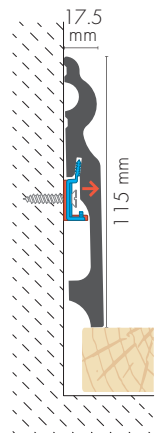

Cezar®

PERFECTION IN DETAILS

Collection **MDF** by CEZAR

The mark of
responsible forestry

THE NATURAL CHOICE FOR ANY FLOOR

MOUNTING CLIP

MOUNTING CLIP WITH SPACER

58 x 14.5 x 2200 mm

60 x 11 x 2200 mm

80 x 14.5 x 2200 mm

115 x 14.5 x 2200 mm

MOUNTING CLIP

MOUNTING CLIP WITH SPACER

80 x 13 x 2200 mm

100 x 16 x 2200 mm

82 x 13 x 2200 mm

90 x 16 x 2200 mm

IT IS WORTH CHOOSING MDF CEZAR® SKIRTING BOARDS!

Possibility to paint selected boards together with the wall

High resistance to mechanical damage

Easy to keep clean

Fast assembly

Hard, homogeneous knot-free material, non-discolouring during use