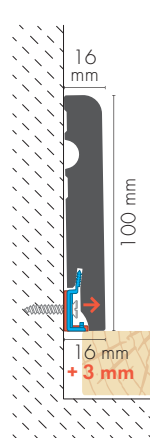

Cezar®

PERFECTION IN DETAILS

Collection **MDF** by CEZAR

The mark of
responsible forestry

THE NATURAL CHOICE FOR ANY FLOOR

MOUNTING CLIP

MOUNTING CLIP WITH SPACER

58 x 14.5 x 2200 mm

60 x 11 x 2200 mm

80 x 14.5 x 2200 mm

115 x 14.5 x 2200 mm

MOUNTING CLIP

MOUNTING CLIP WITH SPACER

80 x 13 x 2200 mm

100 x 16 x 2200 mm

82 x 13 x 2200 mm

90 x 16 x 2200 mm

IT IS WORTH CHOOSING MDF CEZAR® SKIRTING BOARDS!

Possibility to paint selected boards together with the wall

High resistance to mechanical damage

Easy to keep clean

Fast assembly

Hard, homogeneous knot-free material, non-discolouring during use