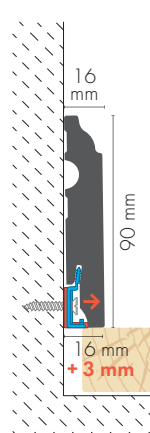

Cezar®

PERFECTION IN DETAILS

Collection **MDF** by CEZAR

The mark of
responsible forestry

THE NATURAL CHOICE FOR ANY FLOOR

MOUNTING CLIP

MOUNTING CLIP WITH SPACER

58 x 14.5 x 2200 mm

60 x 11 x 2200 mm

80 x 14.5 x 2200 mm

115 x 14.5 x 2200 mm

MOUNTING CLIP

MOUNTING CLIP WITH SPACER

80 x 13 x 2200 mm

100 x 16 x 2200 mm

82 x 13 x 2200 mm

90 x 16 x 2200 mm

IT IS WORTH CHOOSING MDF CEZAR® SKIRTING BOARDS!

Possibility to paint selected boards together with the wall

High resistance to mechanical damage

Easy to keep clean

Fast assembly

Hard, homogeneous knot-free material, non-discolouring during use