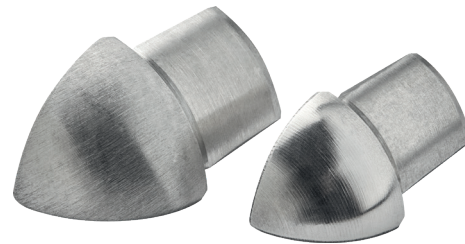

### GOOD AESTHETICS

Steel profiles have an elegant and modern look that will match many styles and designs. They combine functionality and elegance, highlighting the modern character of both interiors and facades. They are easy to install and keep clean, which further increases their attractiveness.

### ECOLOGY

Stainless steel profiles are environmentally friendly, as they are 100% recyclable and do not lose their properties in the reprocessing process.

## L4.5 ST - L30 ST

Edge profile

## O6 ST/ O8 ST/ O10 ST/ O12.5 ST

Oval edge profile

Corner profiles O12.5ST/ O10ST