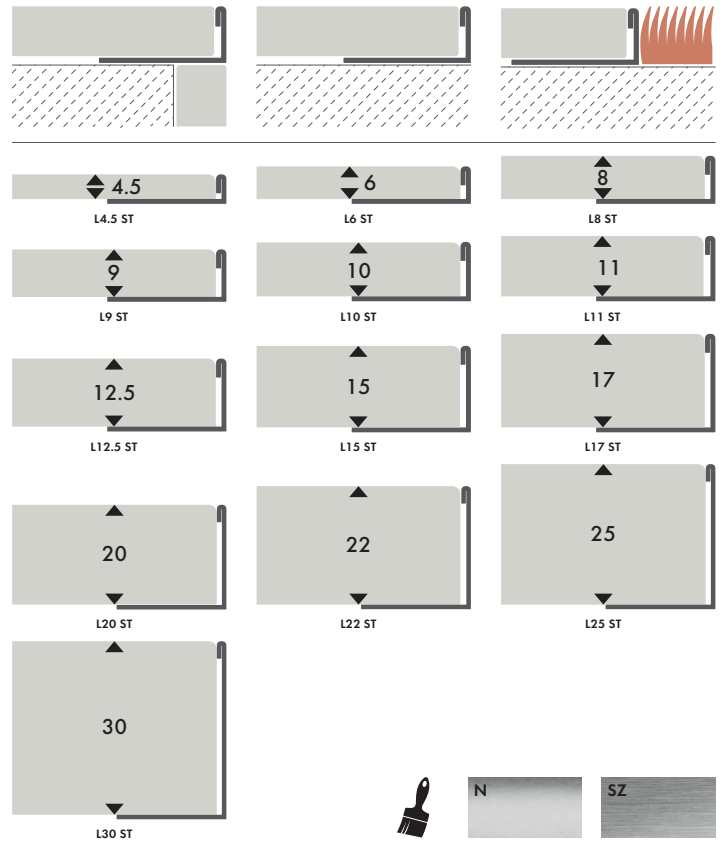

O6 ST/ O8 ST/ O10 ST/ O12.5 ST

Oval edge profile