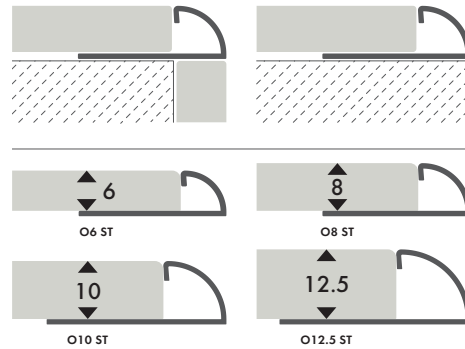

Corner profiles O12.5ST/ O10ST